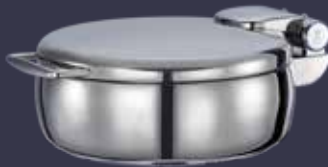

GAS-5040
30cm Round
Chafing Dish w
Steel Lid
c/w S.S Food Pan, 4L

456 x 375 x 180 mm