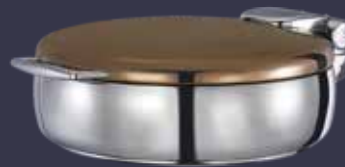

GAS-5060GR
35cm Round Chafing
Dish w Glass Lid
c/w S.S Food Pan, 6L

530 x 450 x H180 mm