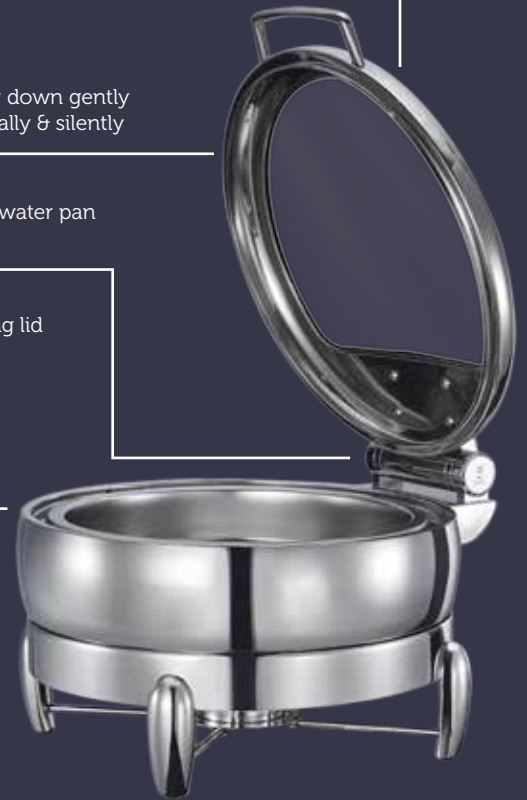

LUSH

Temptation comes in the form of Lush. Not only is it crafted with all the essential elements you have come to expect of a quality chafing dish, such as a removable cover for easy cleaning and storage, and a water return system, it also features a full glass cover, a patented hydraulic hinge for slow and silent lid motion, and classy, premium looks that will win you over in an instant. Guaranteed to whet all appetites.

(refer page 4 - 7)

- **LID POSITION**
  - Open up to maximum 90°
  - Stays open at 70°
  - Initiate to close by pressing down gently
  - Lid falls & closes automatically & silently

- **WATER RETURN SYSTEM**
  Condensation flows back to water pan instead of food

- **HYDRAULIC HINGE**
  For smooth opening & closing lid

- **NOTCH**
  Changing food pan easily

SPECIAL FEATURE

GN 1/1 Chafing Dish w/ Steel Lid
585 x 470 x H180 mm