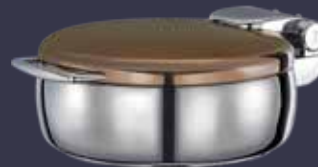

Alternative Heating Elements:

- a. Fuel burner\*
- b. Electrical hot plate (GAS-A-HP-234560)\*
- c. Round induction\*

\*Note: When in use with chafing frame only.

**GAS-5040**  
30cm Round  
Chafing Dish w  
Steel Lid  
c/w S.S Food Pan, 4L

456 x 375 x 180 mm

**GAS-5040GR**  
30cm Round Chafing  
Dish w Golden Rose Lid  
c/w S.S Food Pan, 4L

456 x 375 x 180 mm