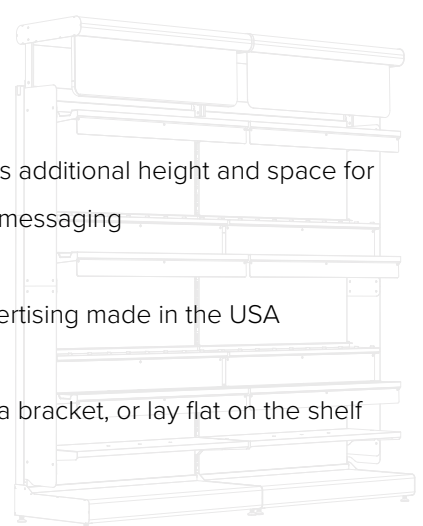

108" H
274.32 cm

48" W
121.92 cm

24" D
60.96 cm

Perfect as a stand alone display, or easily connects back-to-back or side-by-side with other BULKshop Gondolas

67" H
170.18 cm

48" W
121.92 cm

24" D
60.96 cm

Colorful shelf strips, catch tray backings and wings make this display stand out

3.5 (13.25 L) gallon BULKshop dispensers & scoop bins

Built-in stainless steel catch trays, reduces mess

Header creates additional height and space for advertising/messaging

Metal and advertising made in the USA

Attach bins to a bracket, or lay flat on the shelf