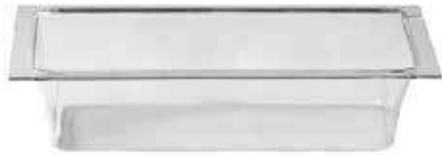

4

ADD SURFACES AND ACCESSORIES

Cooling