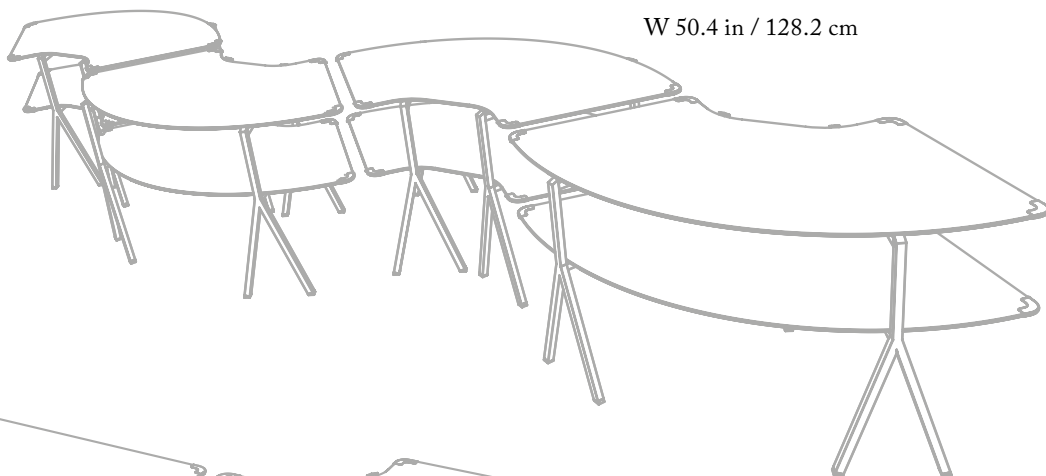

ACTION ... GO ...

ENDLESS CONFIGURATIONS

L 170 in / 432 cm
W 96.4 in / 245 cm

97.8 in / 246.6 cm

L 208.10 in / 528.5 cm
W 50.4 in / 128.2 cm

L 170 in / 432 cm
W 46.6 in / 118.4 cm

COOKLITE™

A stunning collection of lightweight aluminum pots, suitable for a range of culinary applications. These pots are practical, efficient, and perfect for use on induction, gas, and open flame cook tops, as well as in the oven. Made in Italy by an energy-efficient factory, their contemporary design adds a touch of sophistication to any buffet set up or event space. Impress your guests with our versatile, lightweight, and stylish Cooklite pots.