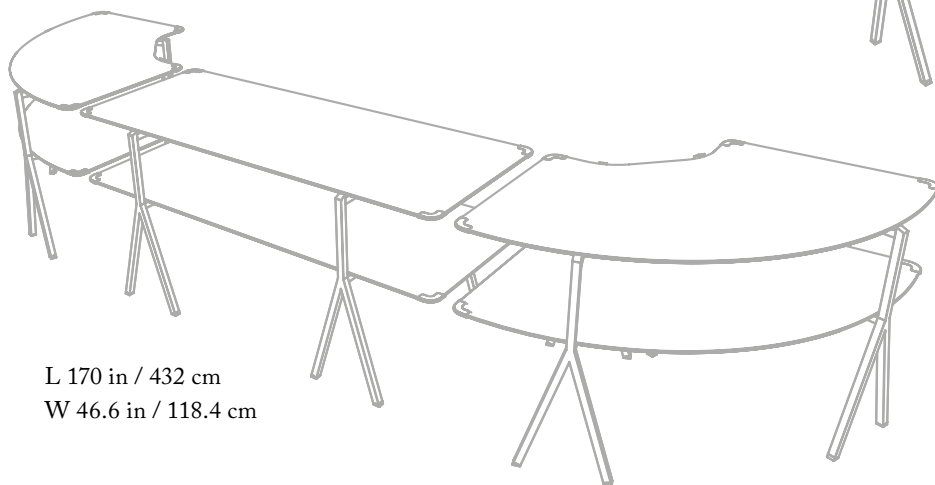

ACTION ... GO ...

ENDLESS CONFIGURATIONS

L 170 in / 432 cm
W 96.4 in / 245 cm

97.8 in / 246.6 cm

L 208.10 in / 528.5 cm
W 50.4 in / 128.2 cm

L 170 in / 432 cm
W 46.6 in / 118.4 cm

COOKLITE™

A stunning collection of lightweight aluminum pots, suitable for a range of culinary applications. These pots are practical, efficient, and perfect for use on induction, gas, and open flame cook tops, as well as in the oven. Made in Italy by an energy-efficient factory, their contemporary design adds a touch of sophistication to any buffet set up or event space. Impress your guests with our versatile, lightweight, and stylish Cooklite pots.

Cooklite™ Cream, Cast Aluminum coated Casserole with lid
 7 QT/6.6 L
 12.50x10x4.25 in
 31.75x25.4x10.8 cm
 Item # CW007CM

Cooklite™ Natural Aluminum, Skillet with Handles
 Set of 3, 6 QT/5.7 L
 18.75x14.25x3.25 in
 47.63x36.2x8.3 cm
 Item # CW14
 *not induction-ready cookware

COOKLITE™

Bamboo Pot Stand with Lid Holder and Chalkboard Corner

16.5x13.75x4.75 in

42x35x12 cm

Item #CWBS

Cooklite™ Black,Cast Aluminum Coated Casserole with Lid

2 QT/1.9 L

12.5x9.5x5 in