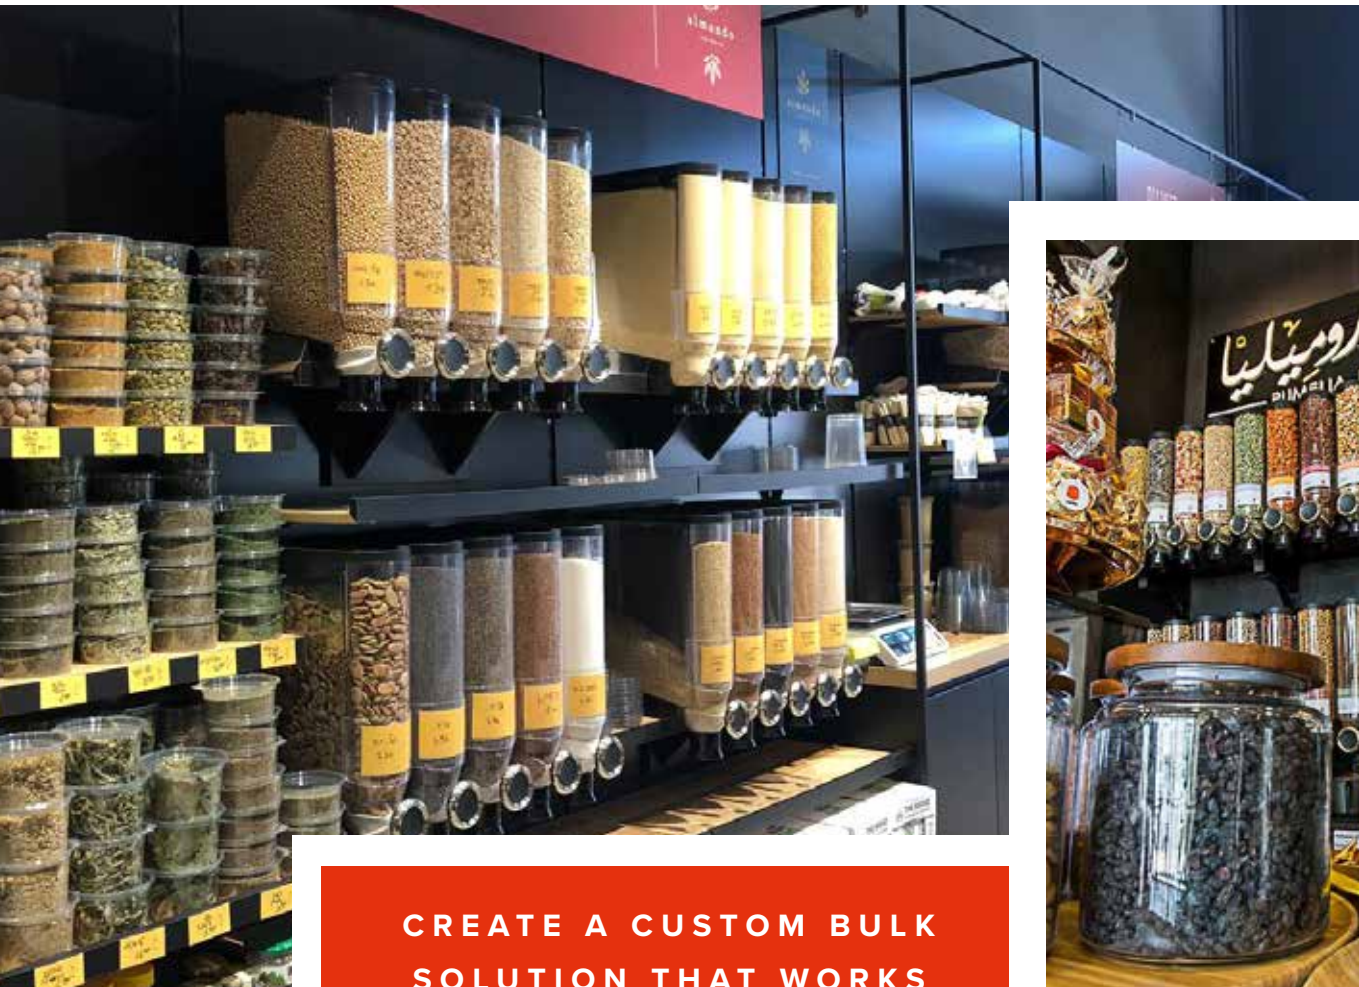

CREATE A CUSTOM BULK
SOLUTION THAT WORKS
WITH YOUR STORE DESIGN

THE BULKSHOP SHELF SYSTEM

Our BULKshop Shelf System connects to your existing Madix and Lozier gondola shelving systems.

Featuring Rosseto's patented portion-control dispensers, innovative catch trays and customizable branding options, the BULKshop Shelf System was thoughtfully designed to help reduce food waste and labor and, ultimately, increase sales.