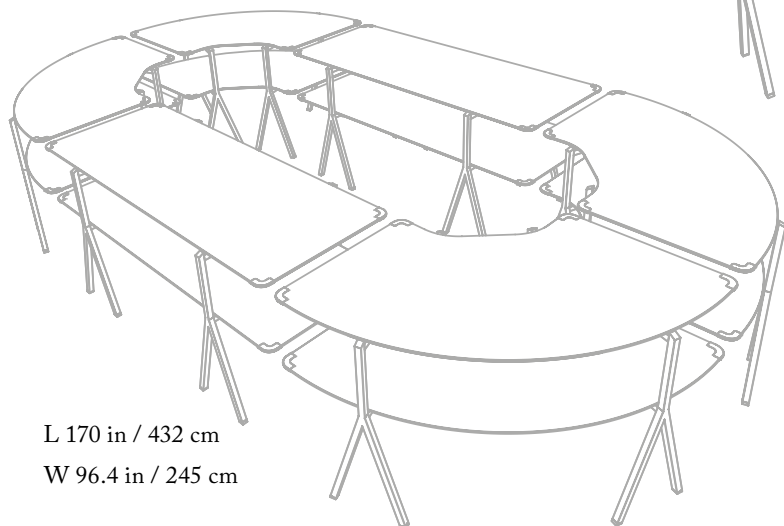

ENDLESS CONFIGURATIONS

L 170 in / 432 cm
W 96.4 in / 245 cm