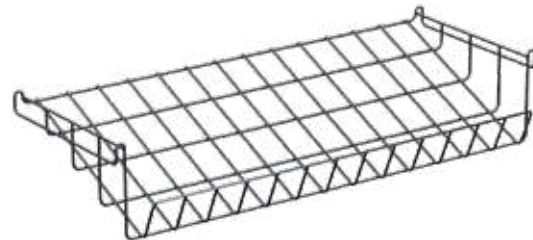

Modulite™ Wire Basket

33.7x14.4x6.6 in
85.6x36.6x16.8 cm
Item # MC-WS1