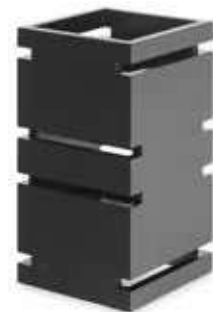

6.5x6.5x6.5 in
16.51x16.51x16.51 cm

Black Gloss Bamboo

Item # SW103

**Tall 12" Bamboo Multi-
Level Riser**

6.5x6.5x12 in
16.51x16.51x30.48 cm

Black Gloss Bamboo

Item # SW102

**Tall Black Matte Multi-Level
Column Riser with Walnut Finish Base**
13.8x13.8x22.4 in
35.05x35.05x56.90 cm
Item # SM160