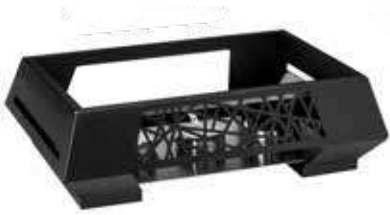

GEO Multi-Chef™ 7" Black Warmer
3 Fuel Holders & Burner Stand
24x16x7 in
60.96x40.64x17.78 cm
Item # SM384