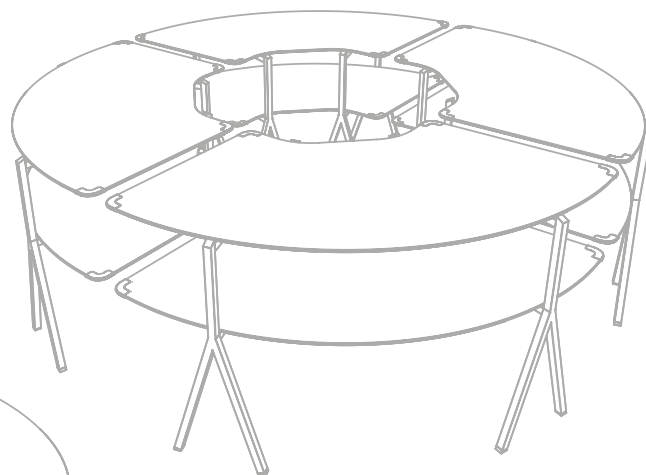

**Modulite™ Black Shelf
Surface Bracket**
10 x 3.8 x 12.3 in
25.4 x 9.7 x 31.2 cm
Item # MT-BKBRACKET
**Modulite™ Stainless Steel
Shelf Surface Bracket**
Item # MT-SSBRACKET

STORAGE AND TRANSIT

Modulite™ Storage Cart
76.6 x 30 x 78.3 in
194.5 x 76.2 x 199 cm
Item # MT-CART

ACTION ... GO ...

ENDLESS CONFIGURATIONS

L 170 in / 432 cm
W 96.4 in / 245 cm

97.8 in / 246.6 cm

L 208.10 in / 528.5 cm
W 50.4 in / 128.2 cm

L 170 in / 432 cm
W 46.6 in / 118.4 cm

COOKLITE™

A stunning collection of lightweight aluminum pots, suitable for a range of culinary applications. These pots are practical, efficient, and perfect for use on induction, gas, and open flame cook tops, as well as in the oven. Made in Italy by an energy-efficient factory, their contemporary design adds a touch of sophistication to any buffet set up or event space. Impress your guests with our versatile, lightweight, and stylish Cooklite pots.