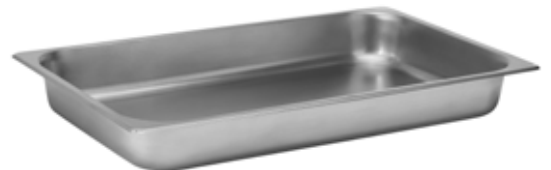

Multi-Chef™ Rectangular Full Size Steam Pan
9.51 QT/9 L
20.9x12.8x2.6 in
53.1x32.5x6.6 cm
Item # SMM015