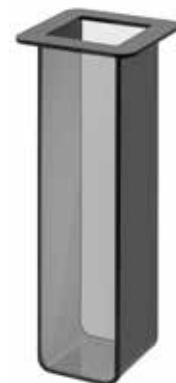

Removable Ice Chamber
5x5x13.75 in
12.7x12.7x34.93 cm
Item # LDF012 (Black)
Item # LDF013 (White)
Fits 3/5 Gal. Infusion Dispensers