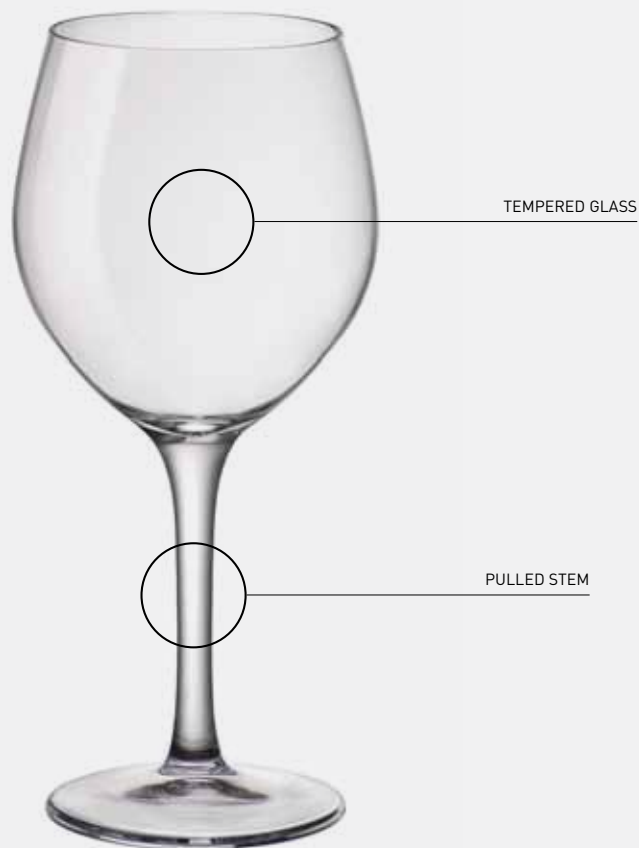

Code: 3.20753
Small Wine

25cl, 8.5oz
h 190 mm - 7 1/2"
Ø 72 mm - 2 3/4"

Matching glass rack
Cambro 36S800
Unica SG-RBC36/3-GY
Traex TR7CCC

Code: 3.20754
Champagne Flute

19cl, 6.5oz
h 212 mm - 8 1/4"
Ø 62 mm - 2 1/2"

Matching glass rack
Cambro 25S958
Unica SG-RBC25/4-GY
Traex TR6BBBB

New Kalix

TEMPERED GLASS

High resistance to thermal shock, impact and machine washing cycles

PULLED STEM

A particular process whereby the stem is pulled from the same gob of molten glass as the bowl ensures elegant shapes, ultra-high strength and flexibility