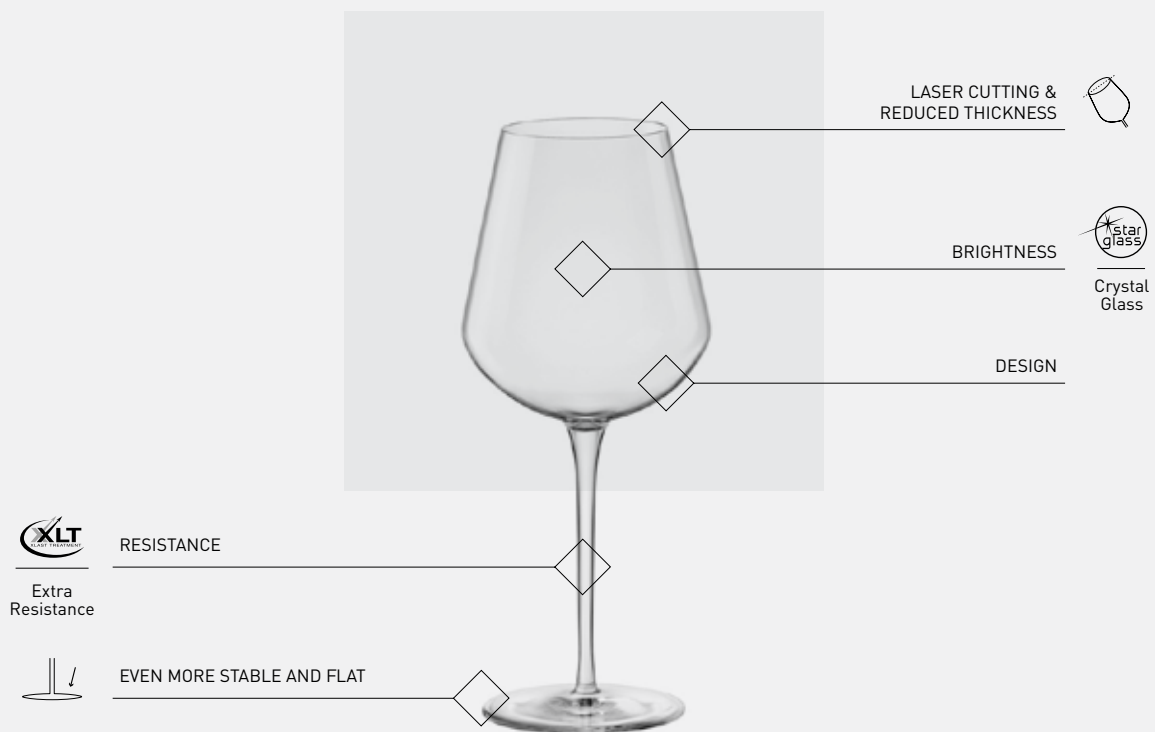

INALTO
UNO

Italian design, a care for detail, the clarity of superior Star Glass crystal glass and the resilience of XLT treatment are the main features of the UNO collection.

An exclusive Aldo Cibic design guarantees originality, elegance and a perfect balance of proportions that combine with extraordinary lightness and perfect distribution of the glass. UNO does not merely stand for design, but also for strength and functionality. Strength, thanks to the exclusive XLT treatment, which makes the glass stems even more resistant over time. A tough and invisible shield protects the stem from the most frequent causes of breakage (washing, twisting and daily use) and prolongs its sturdiness even after repeated washes. Functionality, because the practical lightness of the bowl combines with the special foot to ensure the stemware remains extremely stable on the table. In addition, it is so flat that there'll be no more unsightly residues at the bottom after washing in the dishwasher.