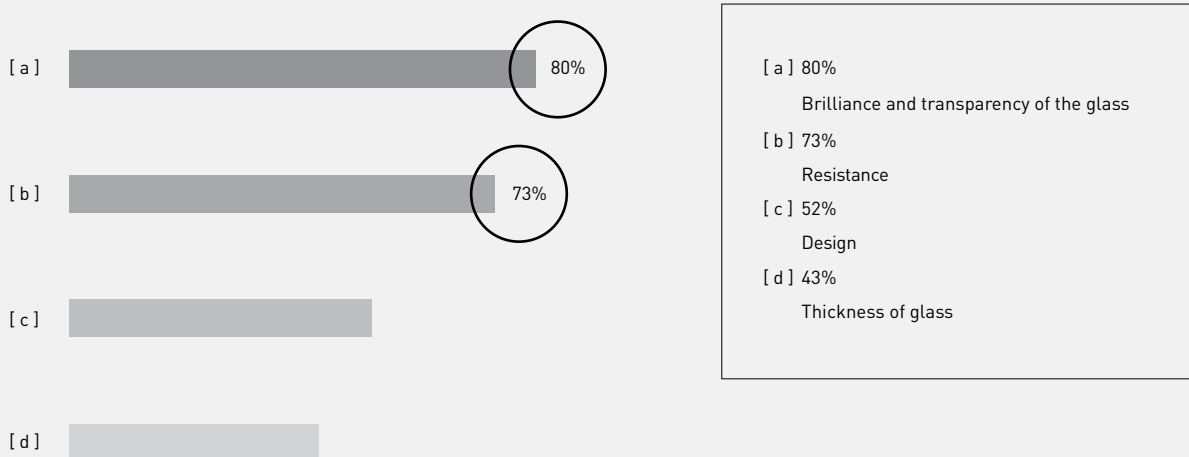

CHOICE CRITERIA OF A PROFESSIONAL WHEN PURCHASING STEMWARE*

PERFECT NEUTRALITY OF STAR GLASS IMPROVES VISUAL EXAMINATION OF THE WINE**