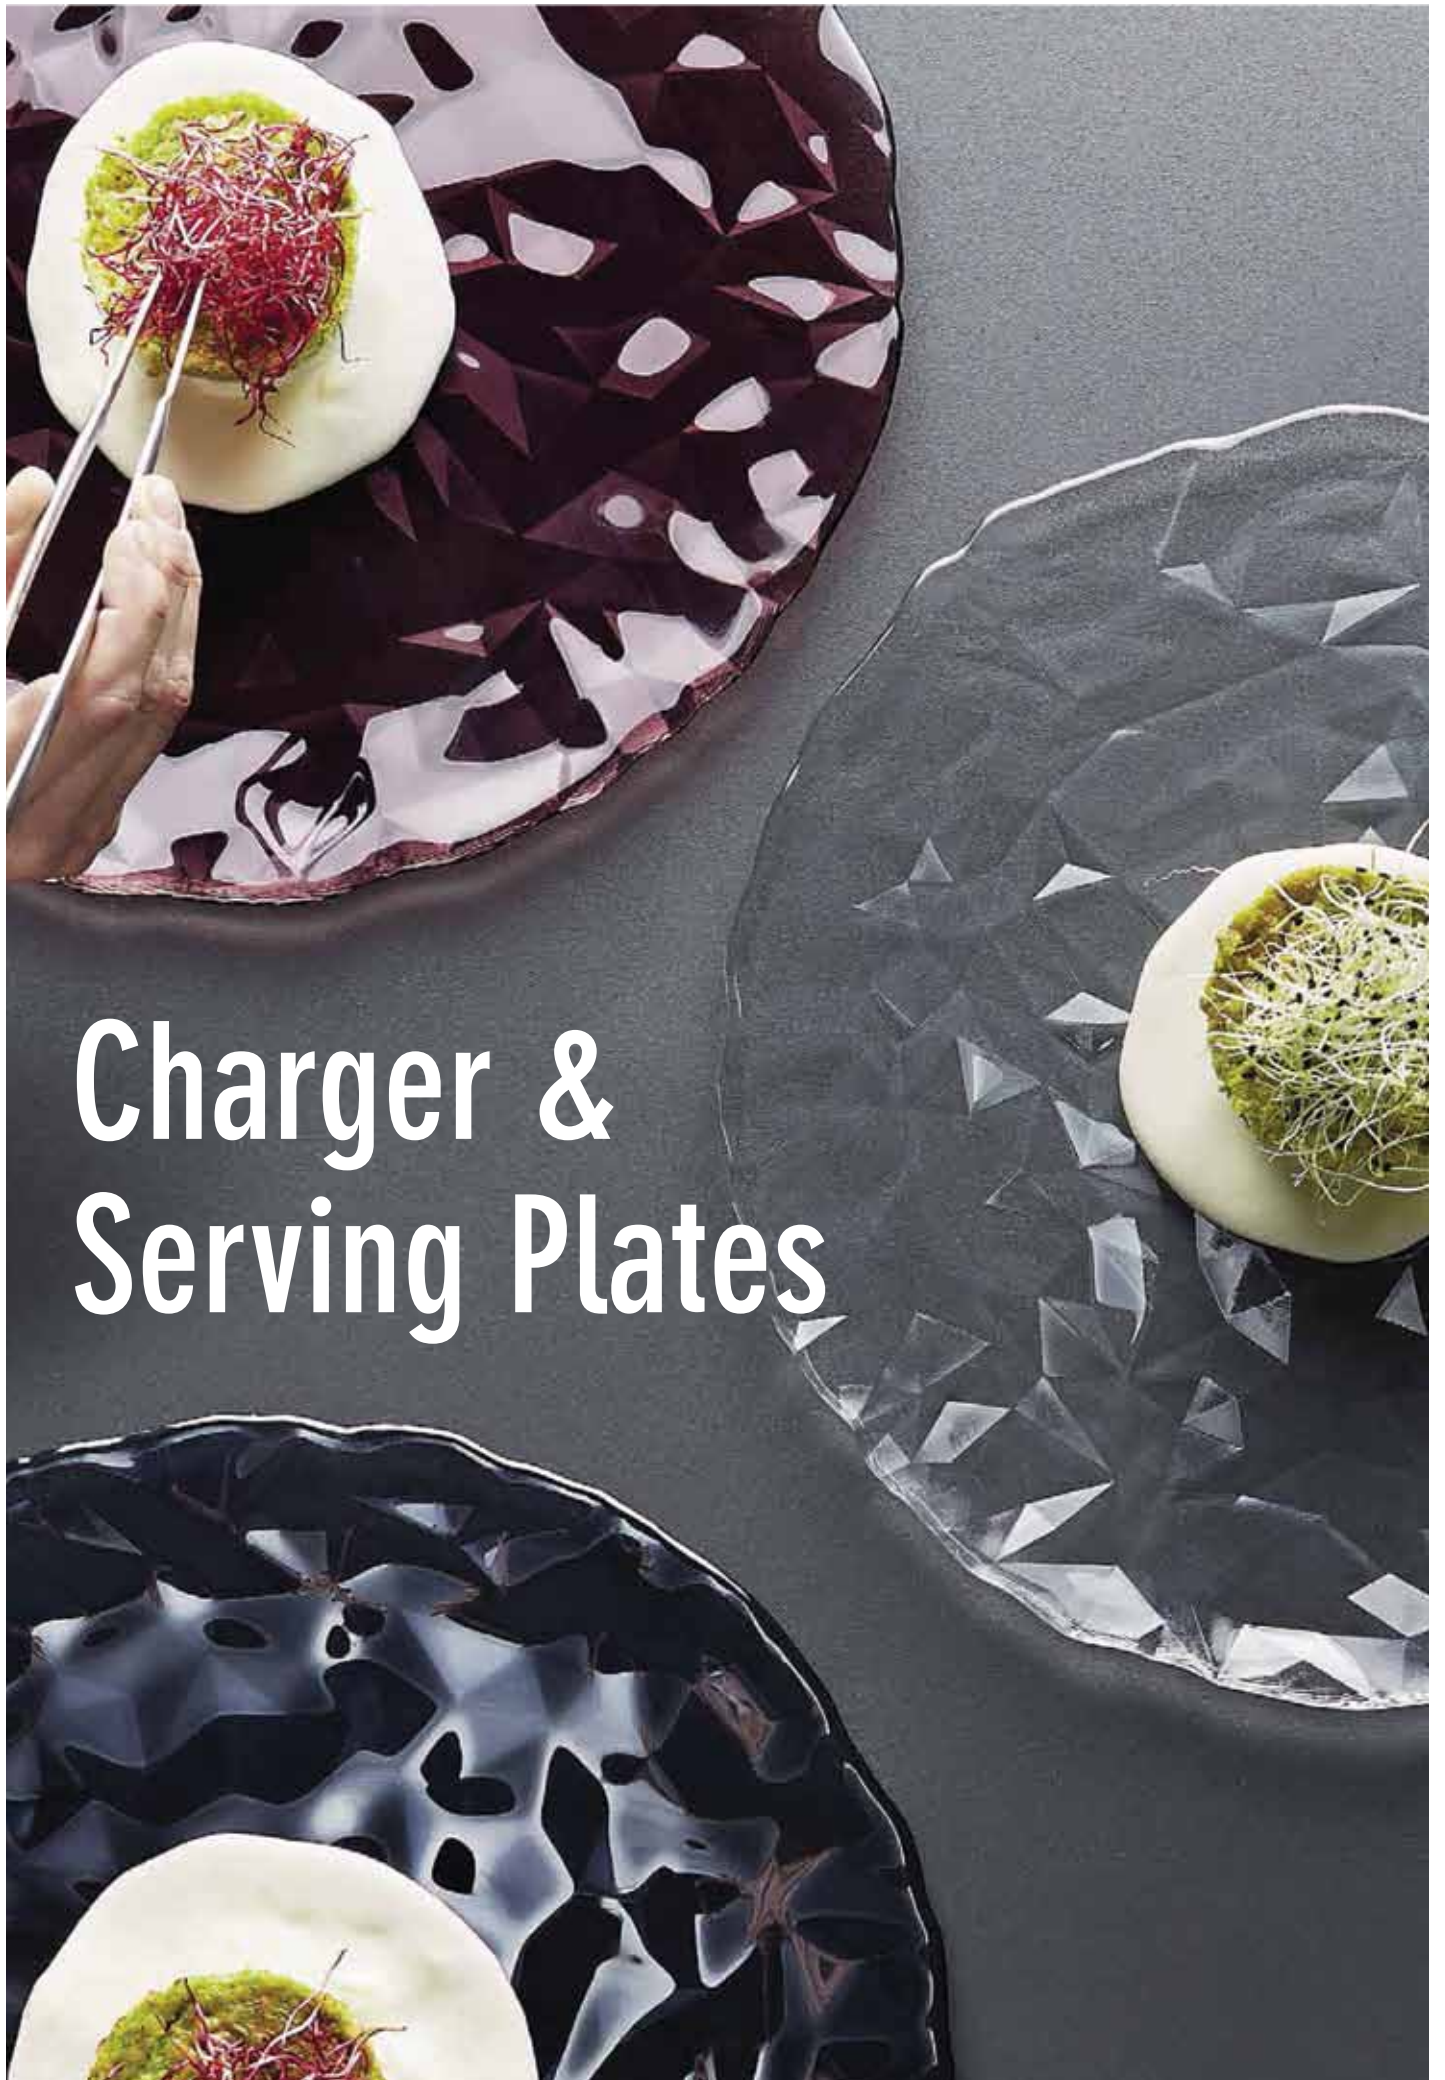

Charger & Serving Plates