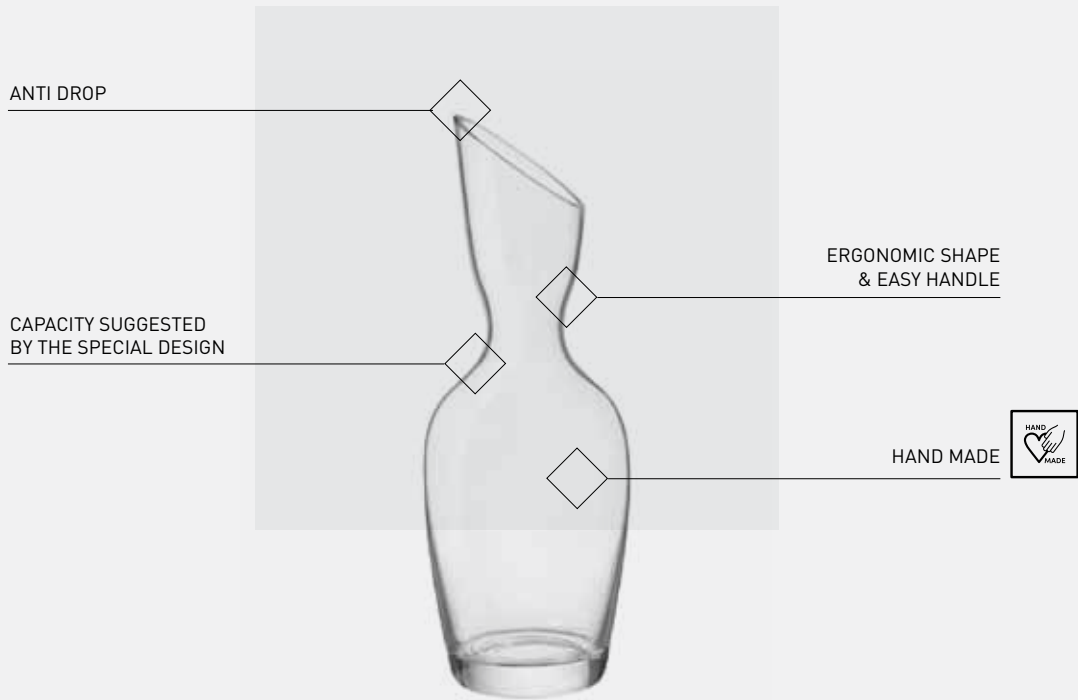

Code: 3.65788
Long Drink

44.2cl, 15oz
 h 133 mm - 5 1/4"
 Ø 80 mm - 3 1/4"

Matching glass rack
 Cambro 25S638
 Unica SG-RBC25/2-GY
 Traex TR6BB

Code: 3.87592
Shot

9cl, 3oz
 h 79 mm - 3"
 Ø 55 mm - 2 1/4"

Matching glass rack
 Cambro 49S318
 Unica SG-RBC49/1-GY
 Traex TR9

INALTO

INVITO

INALTO
INVITO

Elegant, contemporary, ergonomic, the INVITO decanter is an ideal way for enjoying the most prestigious wines at their best. The dome at the bottom is the distinctive element of the design and has a double function: to accentuate the swirling movement of the wine, thereby encouraging the oxygenation process, and to make the decanter easy to handle while serving. Uncork the bottle about 8-10 hours before consumption and pour the contents into the decanter: you'll soon find how perfect it is for aged red wines, as they become separated from the sediment in the bottle, as well as for young red wines and mature white wines, which can express their aroma to the full.