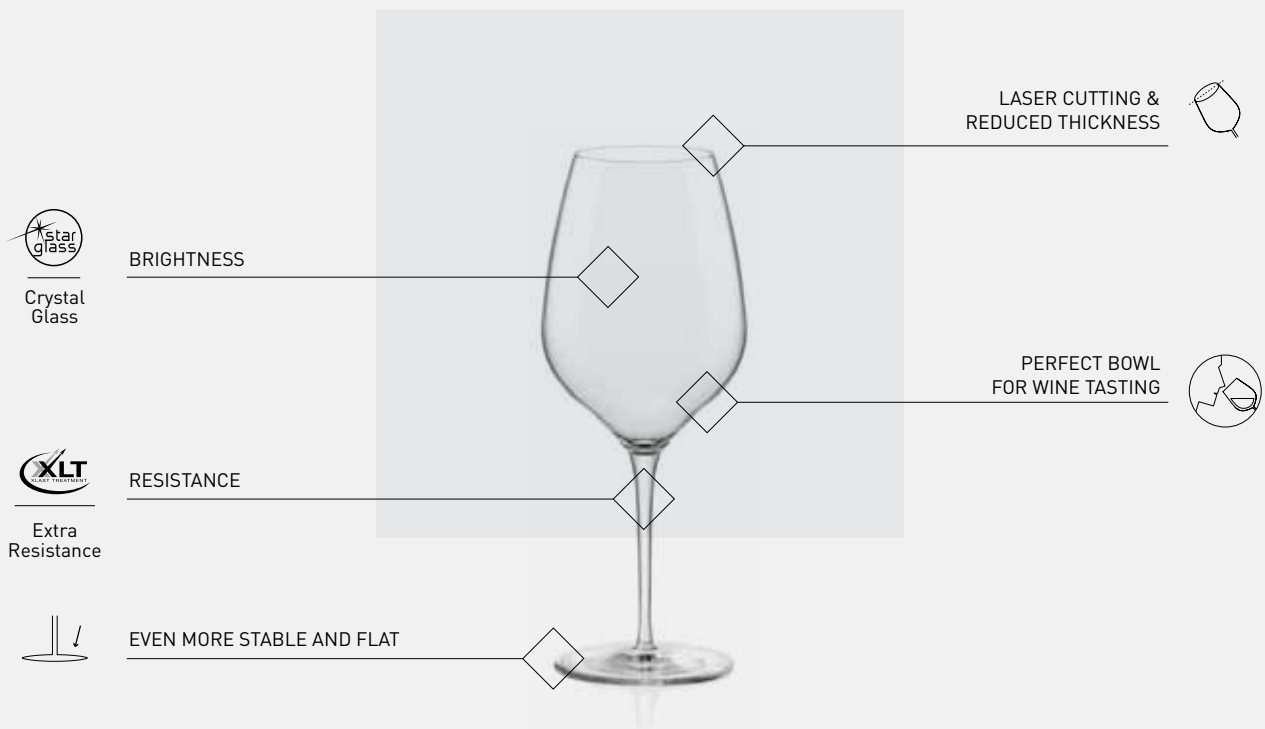

INALTO

TRE SENSI

INALTO

TRE SENSI

TRE SENSI is inAlto's homage to the art of wine tasting. Sight, smell and taste are, in fact, the three senses involved in tasting activities. Sight: an excellent visual examination of the wine is ensured by the transparency of the Star Glass, which is absolutely colourless and free from impurities. Smell and taste: Exclusive partnership with the Associazione Italiana Sommelier (AIS, Italian Association of Sommeliers) has resulted in a new shape that heightens the performance of every type of wine. The bowl, wide at the base and narrowing at the mouth thereby concentrating the aromas in the upper part of the glass, and the ultra-thin rim, are perfect for enjoying every nuance in the flavour and fragrance of the wine in an unrepeatable sensorial experience. Just like the UNO collection, TRE SENSI is also synonym of excellence thanks to the flatness and stability of its special foot and its lightness, which combines with the strength of the exclusive XLT treatment to make the stems even more resistant over time. A tough and invisible shield protects the stem from the most frequent causes of breakage (washing, twisting and daily use) and prolongs its useful life even after repeated washes.