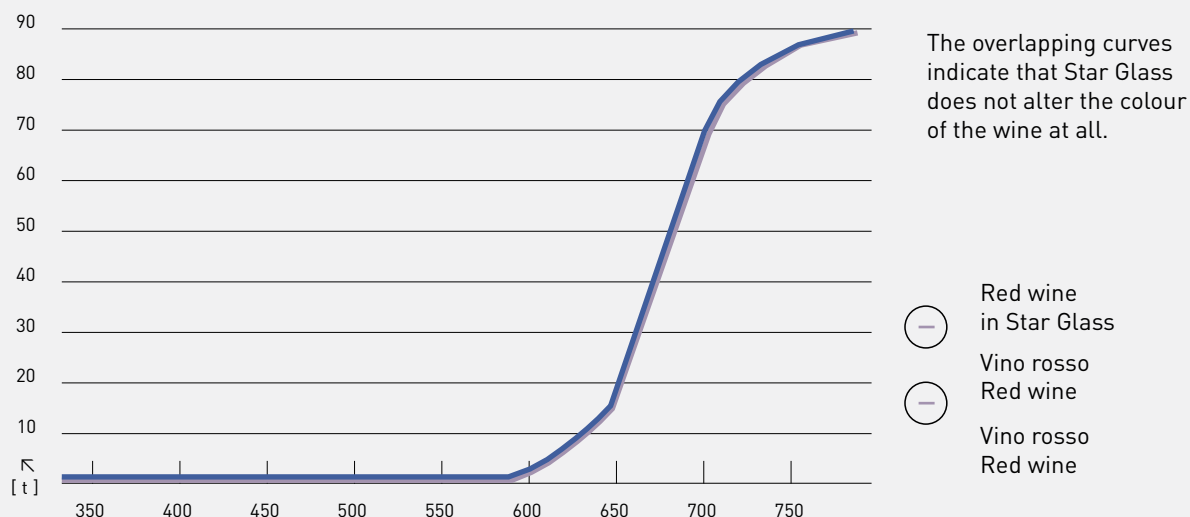

TRANSMITTANCE

Indicator of the quantity of light which goes through the glass. Index close to 100 indicate a high level of transparency.

* Sources: Ricerca TNS condotta nel 2010 su un campione di 1400 operatori del settore ristorazione / TNS research conducted in 2010 on a sample of 1400 operators in the hospitality industry.

** Sources: Test interni realizzati dal Laboratorio di Analisi Bormioli Rocco / Internal tests conducted by the Bormioli Rocco analysis laboratory.