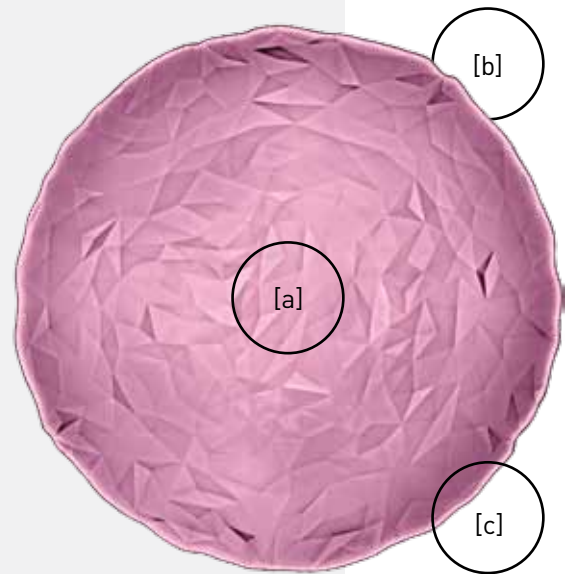

[a] FULL MASS-COLOURED

Permanent colour that lasts for the entire life of the product, resistant to abrasions and frequent washing cycles

[b] DIAMOND GRINDING

On the back of the charger plate to facilitate cleaning

[c] DISHWASHER SAFE

Diamond plates are ideal for serving appetizers, desserts and all-in-one dishes. The typical diamond grinding on the back makes these plates modern and trendy.