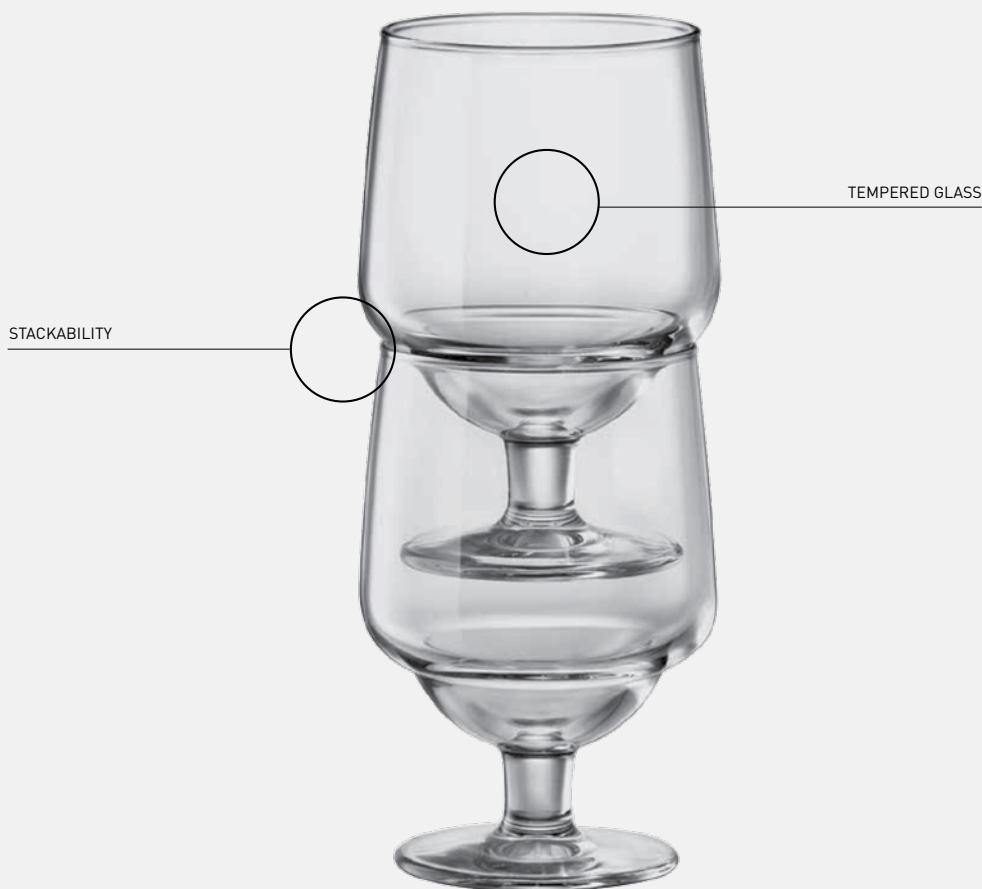

Regolo

STACKABILITY

Space saver shapes designed to economise on storage and transport

TEMPERED GLASS

High resistance to thermal shock, impact and machine washing cycles

Regolo was created to provide a functional and practical answer to the requirements of the professional catering sector. The new glass, available in two capacity sizes, features the sturdiness of tempered glass and is perfect for stackability. Thanks to its dimensions, it is also ideal for use on canteen trays.

Code: 3.90810
Stem 9 1/4oz

27.1cl, 9.25oz
h 118mm - 4 3/4"
Ø 77 mm - 3"

Matching glass rack
Cambro 25S434
Unica SG-RBC25/1-GY
Traex TR6B

Code: 3.90800
Stem 7 3/4oz

22.7cl, 7.75oz
h 105mm - 4 1/4"
Ø 77 mm - 3"

Matching glass rack
Cambro 25S434
Unica SG-RBC25/1-GY
Traex TR6B